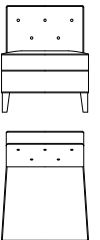

Features:

- + eco-friendly hardwood frame
- + eco-friendly high-density, high-resiliency cushioning
- + sinuous wire spring suspension
- + built-in legs
- + made in the USA

Details:

- A. arm height 24"
- B. seat height 19"
- C. frame height 33"
- D. overall height 33"
- E. overall depth 35"

75" Sofa

style# 1188-000L-__
 dims 75"w 35"d 33"h
 seat dims 68"w 24"d 19"h
 arm height 24"
 frame height 33"
 C.O.L. 155 sq. ft

85" Sofa

style# 1188-003L-__
 dims 85"w 35"d 33"h
 seat dims 78"w 24"d 19"h
 arm height 24"
 frame height 33"
 C.O.L. 166 sq. ft

Chair

style# 1188-005L-__
 dims 31"w 35"d 33"h
 seat dims 23"w 24"d 19"h
 arm height 24"
 frame height 33"
 C.O.L. 91 sq. ft

Armless Chair

style# 1188-095L-__
 dims 27"w 34"d 31"h
 seat dims 27"w 24"d 18"h
 arm height n/a
 frame height 31"
 C.O.L. 56 sq. ft

Ottoman

style# 1188-006L-__
 dims 27"w 24"d 17"h
 seat dims n/a
 arm height n/a
 frame height n/a
 C.O.L. 34 sq. ft