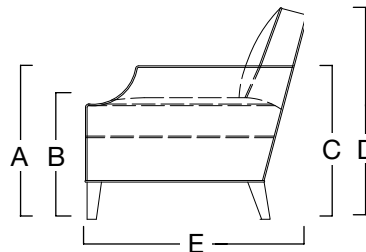

Features:

- + eco-friendly hardwood frame
- + eco-friendly high-density, high-resiliency cushioning
- + sinuous wire spring suspension
- + built-in legs
- + made in the USA

Details:

- A. arm height 24"
- B. seat height 19"
- C. frame height 33"
- D. overall height 33"
- E. overall depth 35"

75" Sofa

style# 1188-000L-__
 dims 75"w 35"d 33"h
 seat dims 68"w 24"d 19"h
 arm height 24"
 frame height 33"
 C.O.L. 155 sq. ft

85" Sofa

style# 1188-003L-__
 dims 85"w 35"d 33"h
 seat dims 78"w 24"d 19"h
 arm height 24"
 frame height 33"
 C.O.L. 166 sq. ft

Ottoman

style# 1188-006L-__
 dims 27"w 24"d 17"h
 seat dims n/a
 arm height n/a
 frame height n/a
 C.O.L. 34 sq. ft