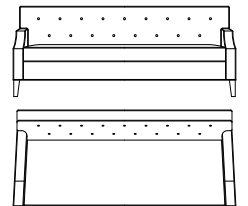

Features:

- + eco-friendly hardwood frame
- + eco-friendly high-density, high-resiliency cushioning
- + sinuous wire spring suspension
- + built-in legs
- + made in the USA

Details:

- A. arm height 24"
- B. seat height 19"
- C. frame height 33"
- D. overall height 33"
- E. overall depth 35"

75" Sofa

style# 1188-000L-__
 dims 75"w 35"d 33"h
 seat dims 68"w 24"d 19"h
 arm height 24"
 frame height 33"
 C.O.L. 155 sq. ft

85" Sofa

style# 1188-003L-__
 dims 85"w 35"d 33"h
 seat dims 78"w 24"d 19"h
 arm height 24"
 frame height 33"
 C.O.L. 166 sq. ft

Ottoman

style# 1188-006L-__
 dims 27"w 24"d 17"h
 seat dims n/a
 arm height n/a
 frame height n/a
 C.O.L. 34 sq. ft