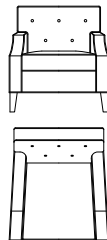

Features:

- + eco-friendly hardwood frame
- + eco-friendly high-density, high-resiliency cushioning
- + sinuous wire spring suspension
- + built-in legs
- + made in the USA

Details:

- A. arm height 24"
- B. seat height 19"
- C. frame height 33"
- D. overall height 33"
- E. overall depth 35"

75" Sofa

style# 1188-000L-__
 dims 75"w 35"d 33"h
 seat dims 68"w 24"d 19"h
 arm height 24"
 frame height 33"
 C.O.L. 155 sq. ft

85" Sofa

style# 1188-003L-__
 dims 85"w 35"d 33"h
 seat dims 78"w 24"d 19"h
 arm height 24"
 frame height 33"
 C.O.L. 166 sq. ft

Chair

style# 1188-005L-__
 dims 31"w 35"d 33"h
 seat dims 23"w 24"d 19"h
 arm height 24"
 frame height 33"
 C.O.L. 91 sq. ft

Armless Chair

style# 1188-095L-__
 dims 27"w 34"d 31"h
 seat dims 27"w 24"d 18"h
 arm height n/a
 frame height 31"
 C.O.L. 56 sq. ft

Ottoman

style# 1188-006L-__
 dims 27"w 24"d 17"h
 seat dims n/a
 arm height n/a
 frame height n/a
 C.O.L. 34 sq. ft